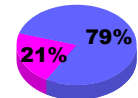

Membership Results 2008-2009

Membership 2007-2008

Month	Net Memb Goal	Actual New Memb	Actual Dropped Memb	Gain/Loss of Memb	Gain/Loss of Memb
Jul/Aug/Sep	0	38	-78	-40	4
Oct/Nov/Dec	17	28	-39	-11	23
Jan/Feb/Mar	17	28	-54	-26	-8
Apr/May/June	17	43	-88	-45	-28
Totals	51	137	-259	-122	-9

Membership Results 2008-2009

Goal, New, Dropped, Gain/Loss

Comparison of Membership Gain/Loss

Current Year Compared to the Previous Year

Gender Comparison 2008-2009

Jul/Aug/Sep

Oct/Nov/Dec

Jan/Feb/Mar

Apr/May/June

Male

Female