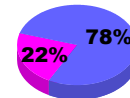

Membership Results 2008-2009

Membership 2007-2008

Month	Net Memb Goal	Actual New Memb	Actual Dropped Memb	Gain/Loss of Memb	Gain/Loss of Memb
Jul/Aug/Sep	0	38	-78	-40	4
Oct/Nov/Dec	17	28	-39	-11	23
Jan/Feb/Mar	17	28	-54	-26	-8
Apr/May/June	17	43	-88	-45	-28
Totals	51	137	-259	-122	-9

Membership Results 2008-2009

Goal, New, Dropped, Gain/Loss

Comparison of Membership Gain/Loss

Current Year Compared to the Previous Year

Gender Comparison 2008-2009

Jul/Aug/Sep

Oct/Nov/Dec

Jan/Feb/Mar

Apr/May/June

Male

Female