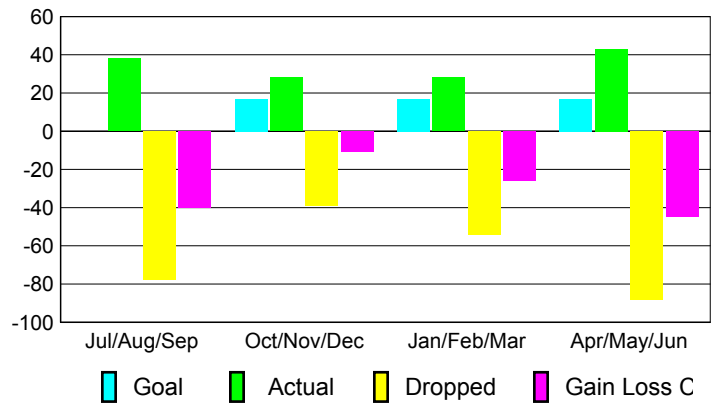

Membership Results 2008-2009

Goal, New, Dropped, Gain/Loss

Comparison of Membership Gain/Loss

Current Year Compared to the Previous Year