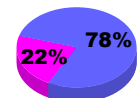

Membership Results 2008-2009

Membership 2007-2008

Month	Net Memb Goal	Actual New Memb	Actual Dropped Memb	Gain/Loss of Memb	Gain/Loss of Memb
Jul/Aug/Sep	0	38	-78	-40	4
Oct/Nov/Dec	17	28	-39	-11	23
Jan/Feb/Mar	17	28	-54	-26	-8
Apr/May/June	17	43	-88	-45	-28
Totals	51	137	-259	-122	-9

Membership Results 2008-2009

Goal, New, Dropped, Gain/Loss

Comparison of Membership Gain/Loss

Current Year Compared to the Previous Year

Gender Comparison 2008-2009

Jul/Aug/Sep

Oct/Nov/Dec

Jan/Feb/Mar

Apr/May/June

Male

Female