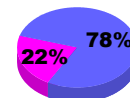

Membership Results 2008-2009

Membership 2007-2008

Month	Net Memb Goal	Actual New Memb	Actual Dropped Memb	Gain/Loss of Memb	Gain/Loss of Memb
Jul/Aug/Sep	0	38	-78	-40	4
Oct/Nov/Dec	17	28	-39	-11	23
Jan/Feb/Mar	17	28	-54	-26	-8
Apr/May/June	17	43	-88	-45	-28
Totals	51	137	-259	-122	-9

Membership Results 2008-2009

Goal, New, Dropped, Gain/Loss

Comparison of Membership Gain/Loss

Current Year Compared to the Previous Year

Gender Comparison 2008-2009

Jul/Aug/Sep

Oct/Nov/Dec

Jan/Feb/Mar

Apr/May/June

Male

Female