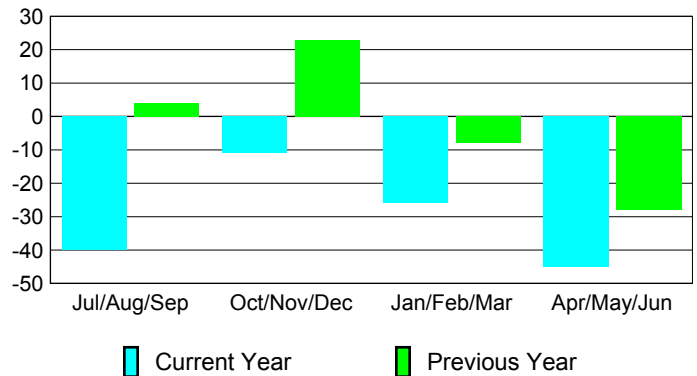

Membership Results 2008-2009

Membership 2007-2008

Month	Net Memb Goal	Actual New Memb	Actual Dropped Memb	Gain/Loss of Memb	Gain/Loss of Memb
Jul/Aug/Sep	0	38	-78	-40	4
Oct/Nov/Dec	17	28	-39	-11	23
Jan/Feb/Mar	17	28	-54	-26	-8
Apr/May/June	17	43	-88	-45	-28
Totals	51	137	-259	-122	-9

Membership Results 2008-2009

Goal, New, Dropped, Gain/Loss

Comparison of Membership Gain/Loss

Current Year Compared to the Previous Year

Gender Comparison 2008-2009

Jul/Aug/Sep

Oct/Nov/Dec

Jan/Feb/Mar

Apr/May/June

Male

Female